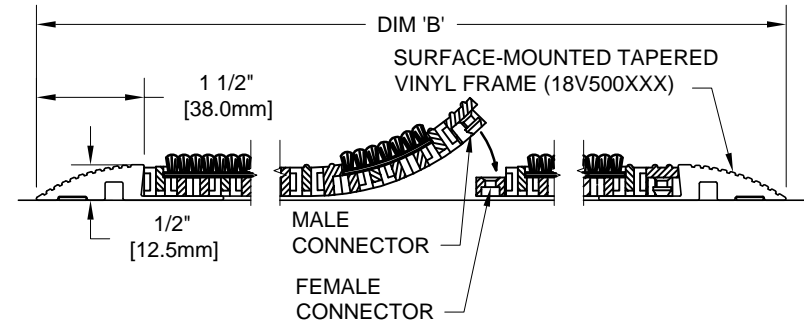

HELIX MODEL Z2 WITH TAPERED VINYL FRAME

INSERT STYLE: Z2

INSERT COLOR:

CATALOG NUMBER: HZ2

PART NUMBER: 18I004XXX

NO.	REVISION	DATE	BY
NO.	F&F RELEASE	DATE	BY

SECTION X-X

SECTION Y-Y

NOTES:

*SUPPLIED IN 3' X 3' OR 4' X 3' MODULES TO SPEED FIELD ASSEMBLY. OPTIONAL SINGLE TILE BOXES (60 TILES) ARE AVAILABLE.

*ADDITIONAL SPECIFICATIONS ARE CONTAINED IN THE LATEST C/S CATALOG OR AT C-SGROUP.COM AND ARE CONSIDERED PART OF THIS TRANSMITTAL.

*HELIX Z2 IS ABLE TO SUPPORT A 600 LB ROLLING LOAD.

Construction Specialties, Inc.

PLEASE VERIFY ALL	QTY	MARK #	LOCATION	MODEL	DIM 'A' WIDTH	DIM 'B' TRAFFIC DIR	MAT COLOR	FRAME FINISH	PROJECT:	
							BLACK, GRAY OR BROWN		LOCATION:	
							BLACK, GRAY OR BROWN		CONTRACTOR:	
							BLACK, GRAY OR BROWN		AGENT:	
							BLACK, GRAY OR BROWN		SHT:	
								DRG. BY:	DATE:	JOB NO.: