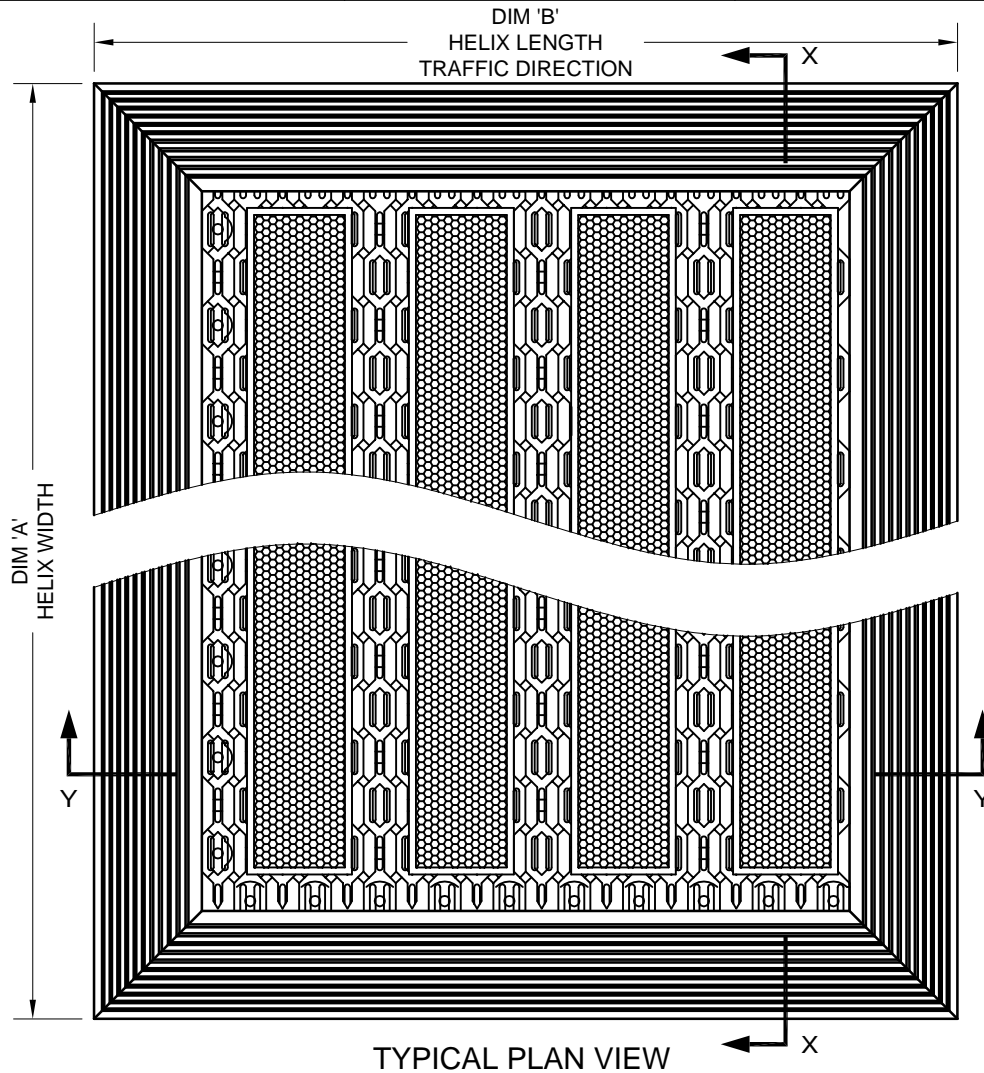

HELIX MODEL Z2 WITH TAPERED VINYL FRAME

INSERT STYLE: Z2

INSERT COLOR:

CATALOG NUMBER: HZ2

PART NUMBER: 18I004XXX

NO.	REVISION	DATE	BY
NO.	F&F RELEASE	DATE	BY

SECTION X-X

SECTION Y-Y

NOTES:

*SUPPLIED IN 3' X 3' OR 4' X 3' MODULES TO SPEED FIELD ASSEMBLY. OPTIONAL SINGLE TILE BOXES (60 TILES) ARE AVAILABLE.

*ADDITIONAL SPECIFICATIONS ARE CONTAINED IN THE LATEST C/S CATALOG OR AT C-SGROUP.COM AND ARE CONSIDERED PART OF THIS TRANSMITTAL.