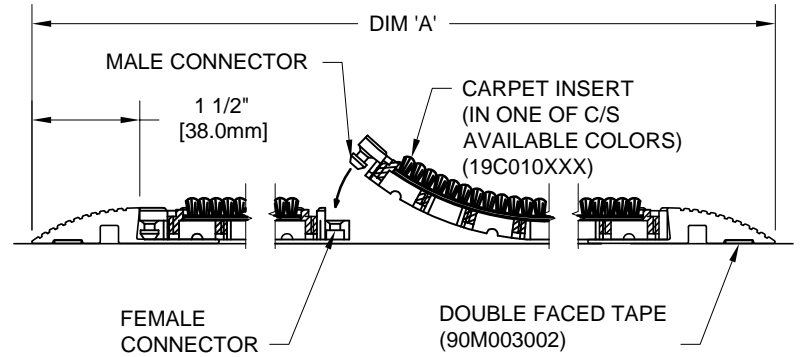

HELIX MODEL Z2 WITH TAPERED VINYL FRAME

INSERT STYLE: Z2

INSERT COLOR:

CATALOG NUMBER: HZ2

PART NUMBER: 18I004XXX

NO.	REVISION	DATE	BY
NO.	F&F RELEASE	DATE	BY

SECTION X-X

SECTION Y-Y

NOTES:

*SUPPLIED IN 3' X 3' OR 4' X 3' MODULES TO SPEED FIELD ASSEMBLY. OPTIONAL SINGLE TILE BOXES (60 TILES) ARE AVAILABLE.

*ADDITIONAL SPECIFICATIONS ARE CONTAINED IN THE LATEST C/S CATALOG OR AT C-SGROUP.COM AND ARE CONSIDERED PART OF THIS TRANSMITTAL.