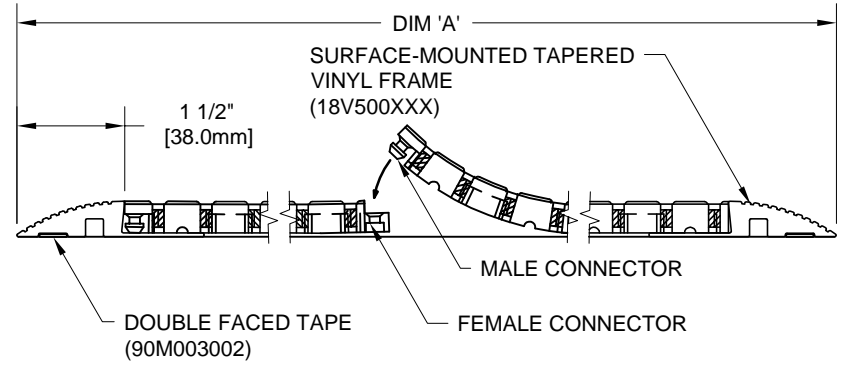

HELIX MODEL Z1 WITH TAPERED VINYL FRAME

INSERT STYLE: Z1 INSERT COLOR: NA CATALOG NUMBER: HZ1 PART NUMBER: 18I001XXX

NO.	REVISION	DATE	BY
NO.	F&F RELEASE	DATE	BY

SECTION X-X

SECTION Y-Y

NOTES:

*SUPPLIED IN 3' X 3' OR 4' X 3' MODULES TO SPEED FIELD ASSEMBLY. OPTIONAL SINGLE TILE BOXES (60 TILES) ARE AVAILABLE.

*ADDITIONAL SPECIFICATIONS ARE CONTAINED IN THE LATEST C/S CATALOG OR AT C-SGROUP.COM AND ARE CONSIDERED PART OF THIS TRANSMITTAL.

*HELIX Z1 IS ABLE TO SUPPORT A 600 LB ROLLING LOAD.

Construction Specialties, Inc.