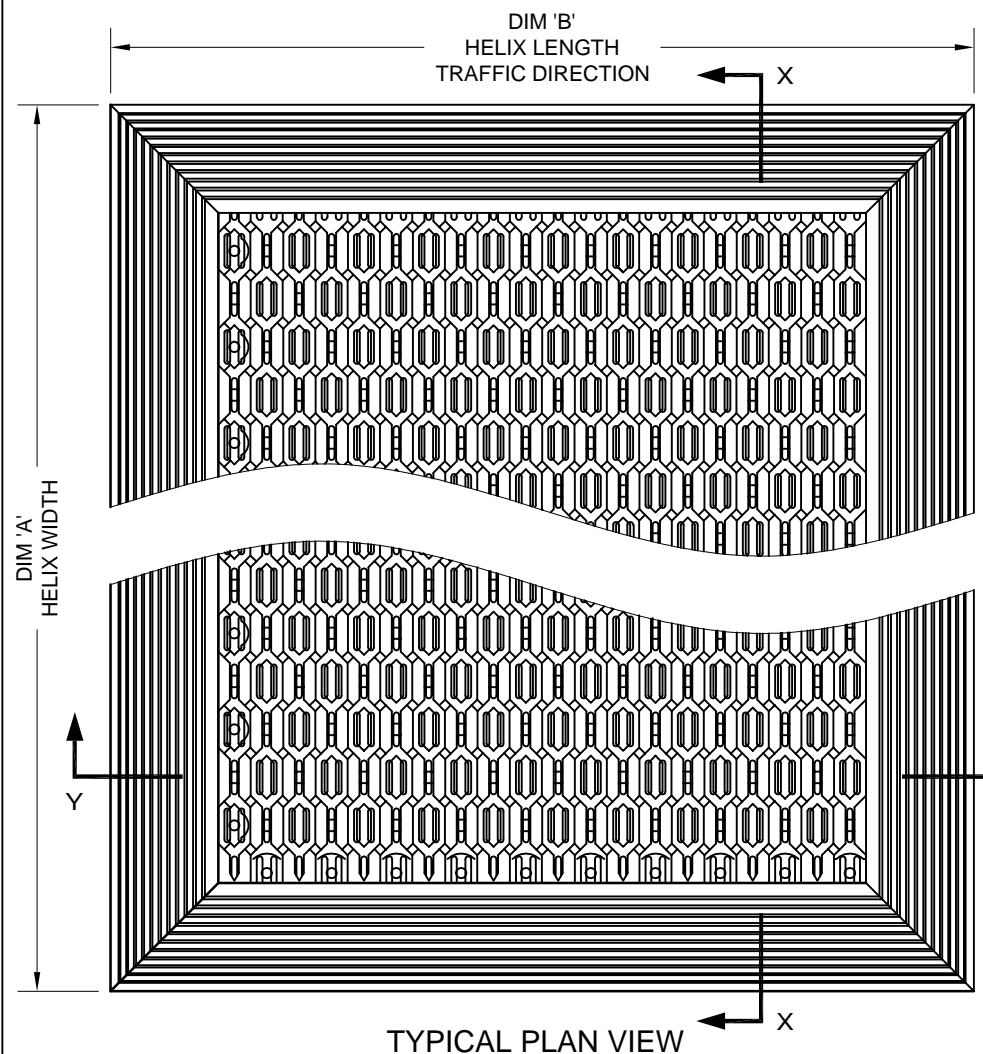

HELIX MODEL Z1 WITH TAPERED VINYL FRAME

INSERT STYLE: Z1 INSERT COLOR: NA CATALOG NUMBER: HZ1 PART NUMBER: 18I001XXX

NO.	REVISION	DATE	BY
NO.	F&F RELEASE	DATE	BY

SECTION X-X

SECTION Y-Y

NOTES:

*SUPPLIED IN 3' X 3' OR 4' X 3' MODULES TO SPEED FIELD ASSEMBLY. OPTIONAL SINGLE TILE BOXES (60 TILES) ARE AVAILABLE.

*ADDITIONAL SPECIFICATIONS ARE CONTAINED IN THE LATEST C/S CATALOG OR AT C-SGROUP.COM AND ARE CONSIDERED PART OF THIS TRANSMITTAL.

*HELIX Z1 IS ABLE TO SUPPORT A 600 LB ROLLING LOAD.

Construction Specialties, Inc.