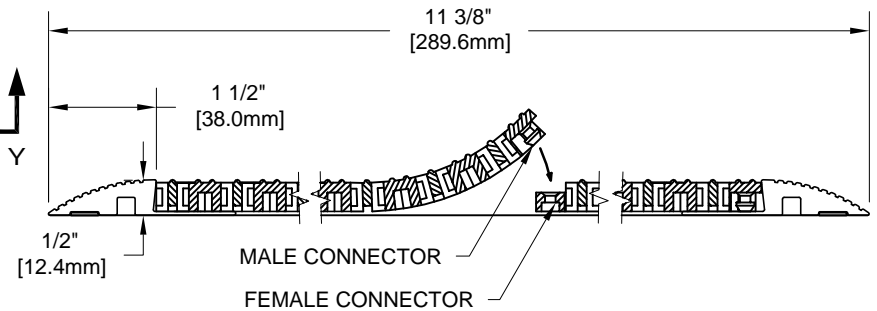

HELIX MODEL Z1 WITH TAPERED VINYL FRAME

INSERT STYLE: Z1 INSERT COLOR: NA CATALOG NUMBER: HZ1 PART NUMBER: 18I001XXX

NO.	REVISION	DATE	BY
NO.	F&F RELEASE	DATE	BY

SECTION X-X

SECTION Y-Y

NOTES:

*SUPPLIED IN 3' X 3' OR 4' X 3' MODULES TO SPEED FIELD ASSEMBLY. OPTIONAL SINGLE TILE BOXES (60 TILES) ARE AVAILABLE.

*ADDITIONAL SPECIFICATIONS ARE CONTAINED IN THE LATEST C/S CATALOG OR AT C-SGROUP.COM AND ARE CONSIDERED PART OF THIS TRANSMITTAL.

*HELIX Z1 IS ABLE TO SUPPORT A 600 LB ROLLING LOAD.

Construction Specialties, Inc.